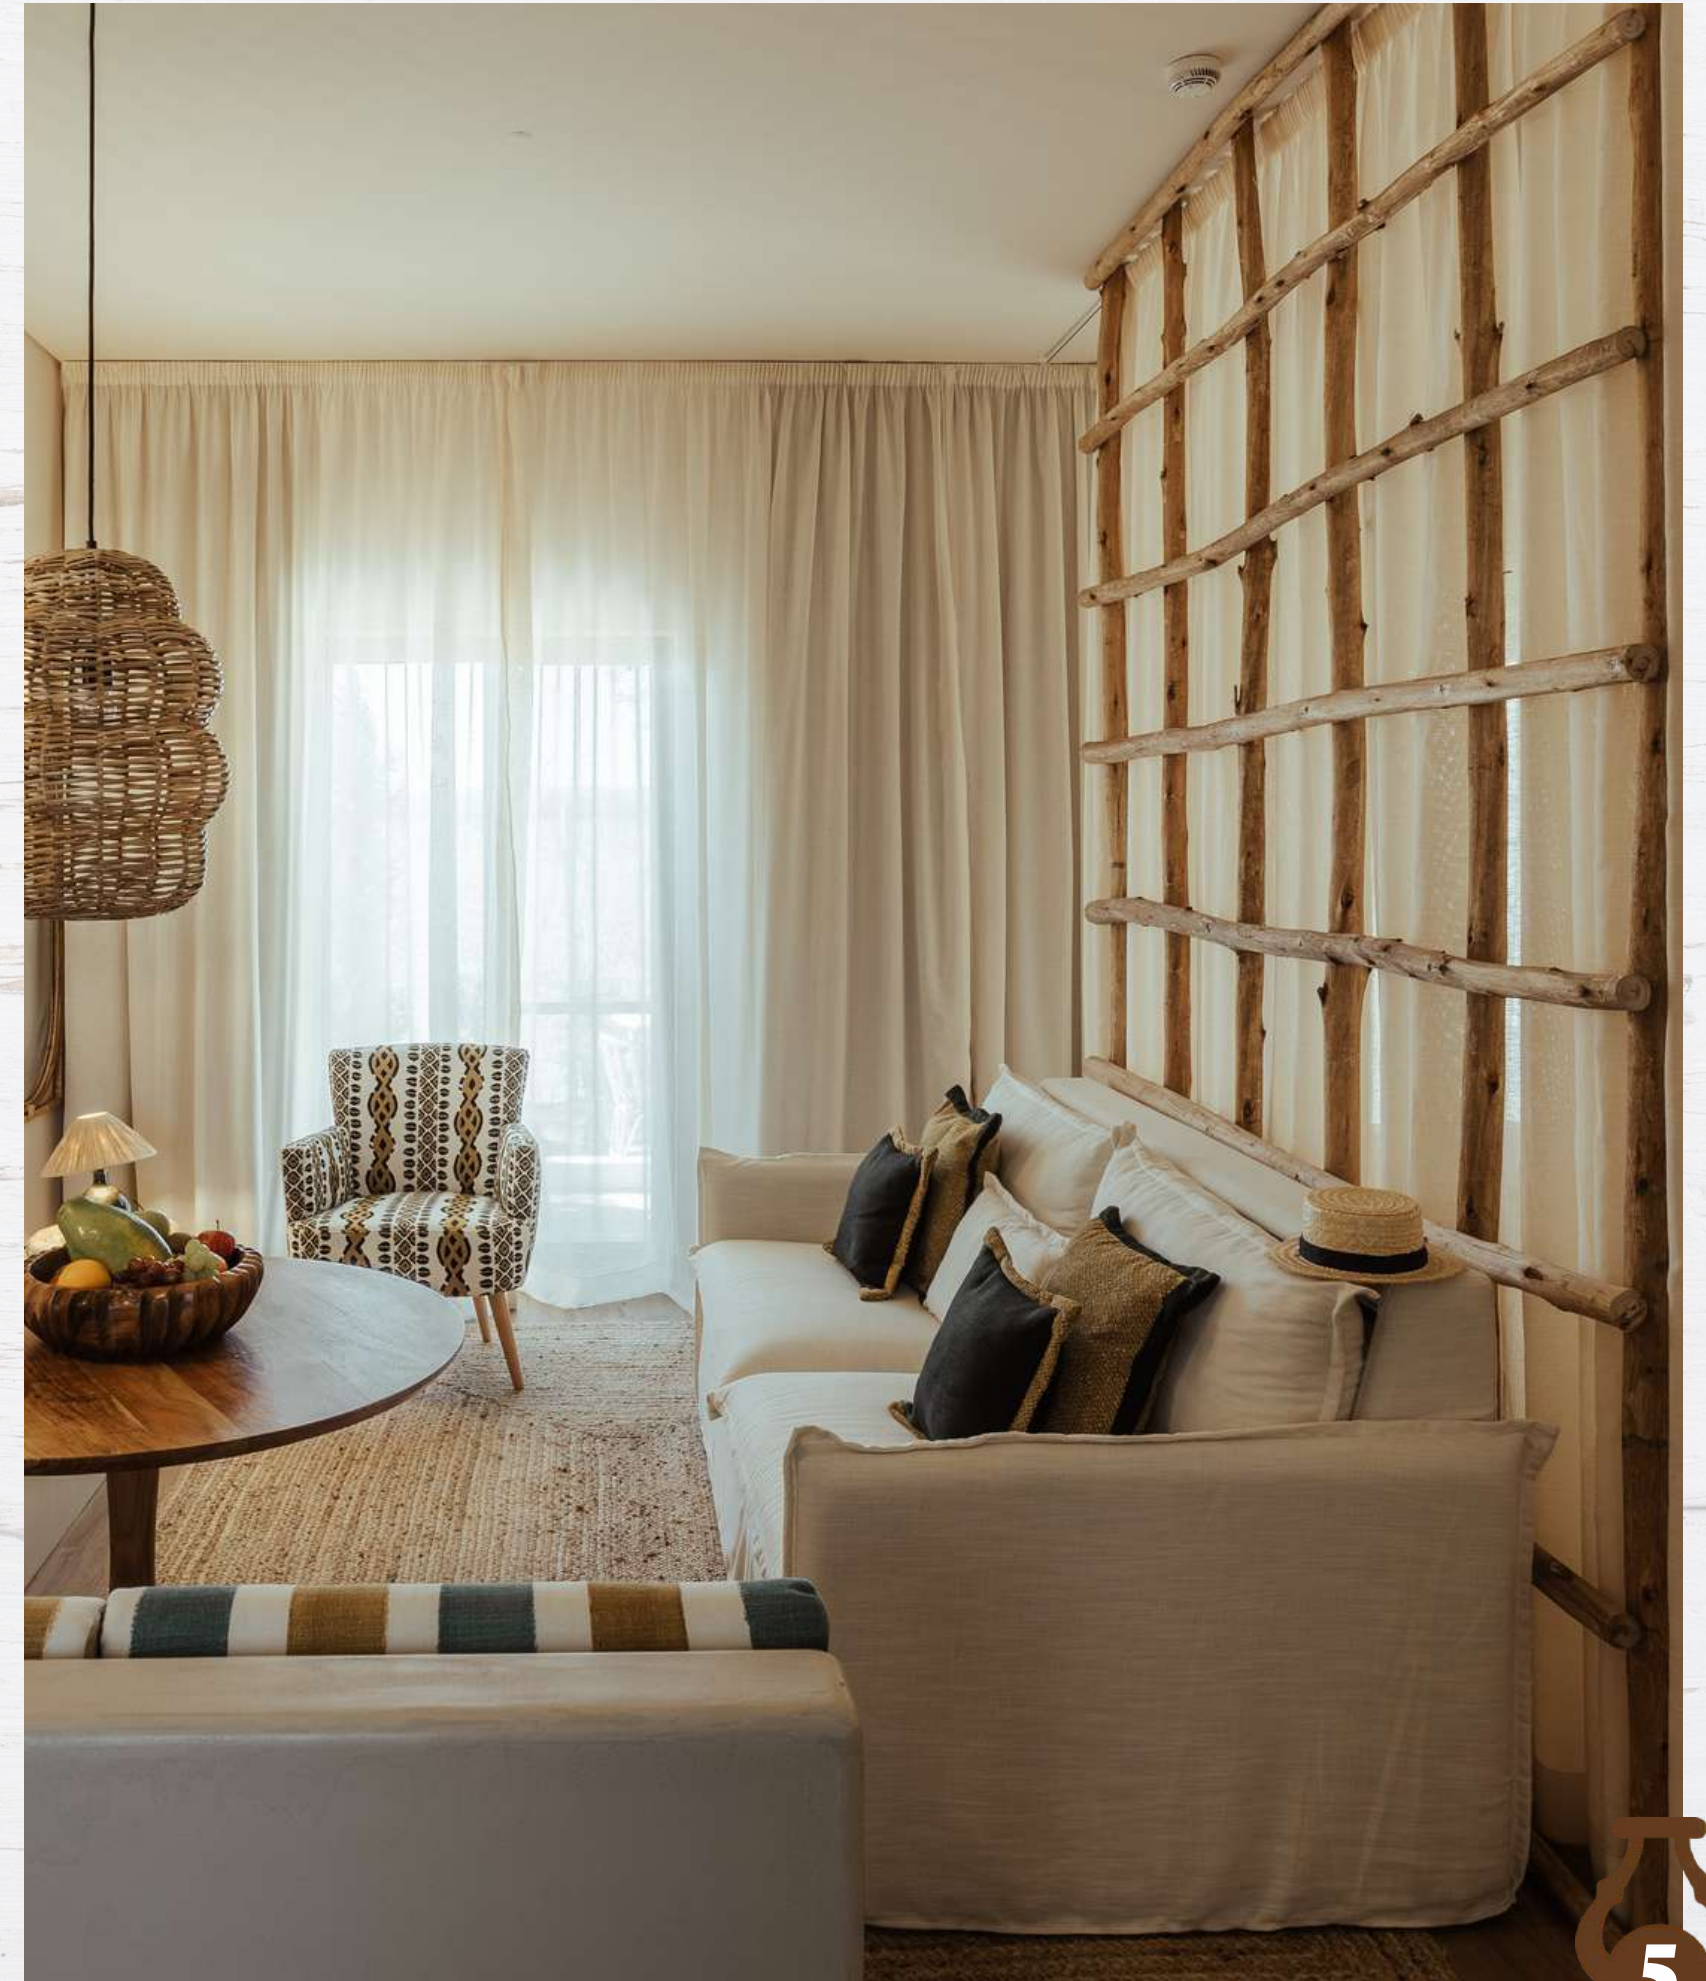

Standard Package

In Superior Suite, up to 2 people

Week | 700€

15 days | 1190€

Month | 2100€

Includes

- 15% discount on Spa Suite
- 10% discount on food and beverages
- 1 bike day per person per week
- 10% discount on activities and transfers
- 25% discount on the buffet breakfast
- Laundry pack
- Weekly cleaning
- Free parking
- Participation in daily activities
- Access to common areas
- Use of F&B spaces and Grab&Go service