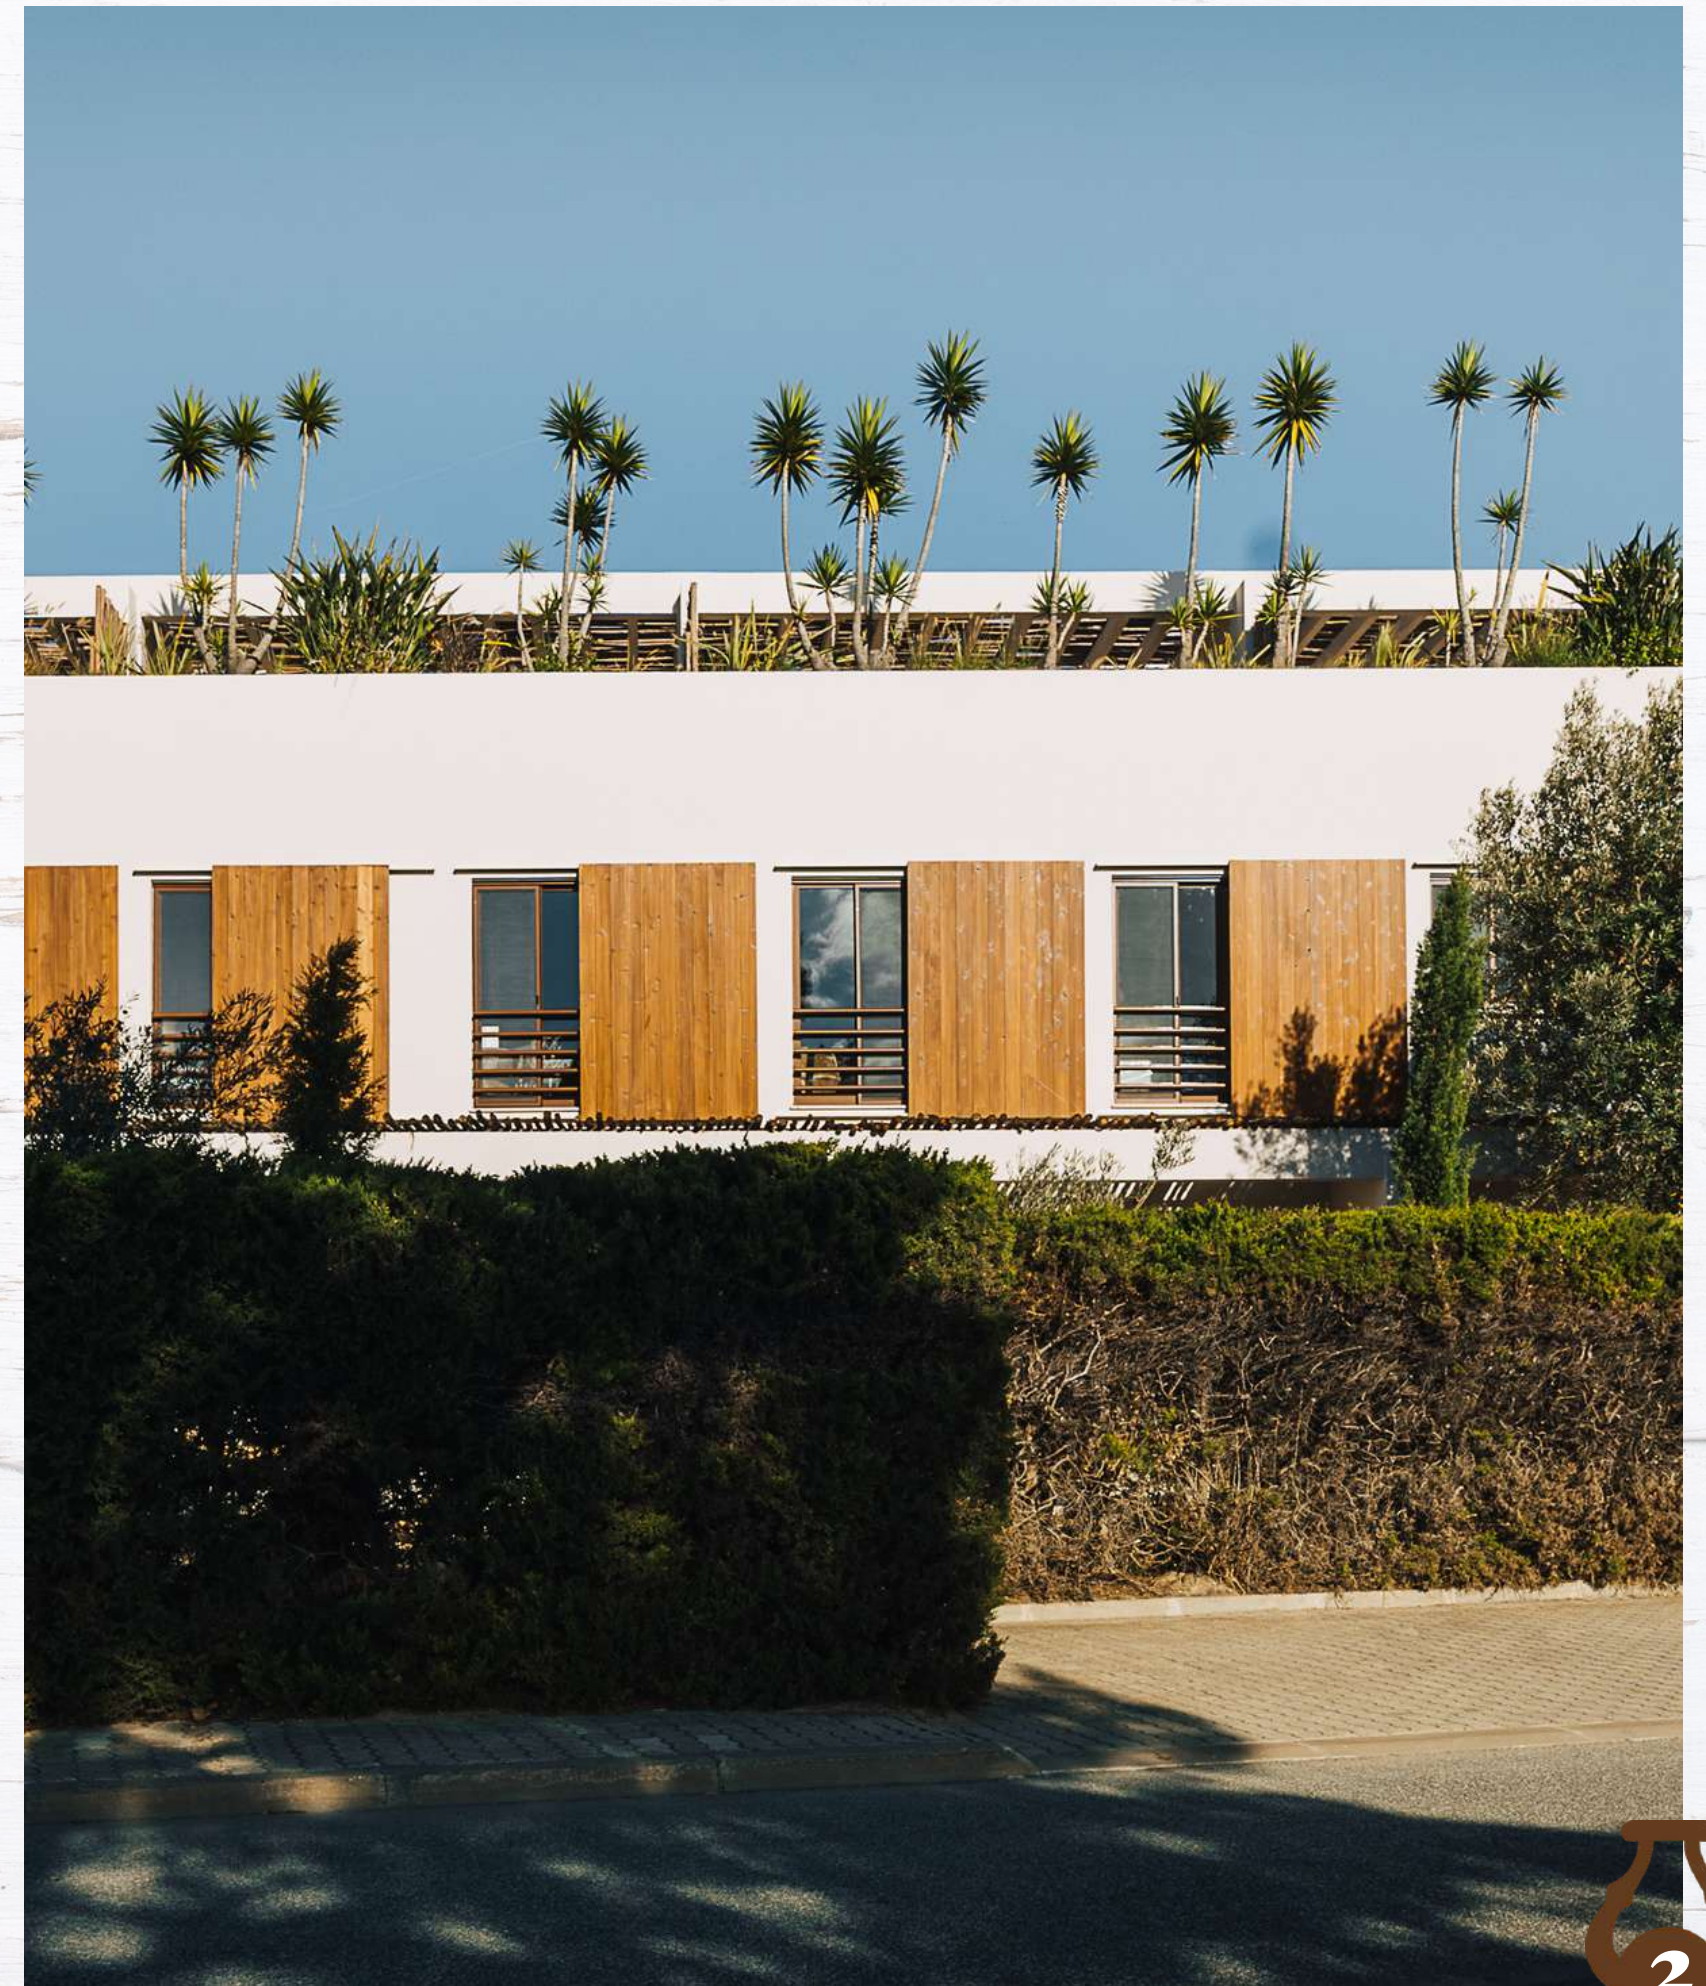

ALMALUSA
COMPORTA

Digital Nomad Package

AlmaLusa Comporta, a coastal retreat for those seeking inspiration and tranquility

AlmaLusa Comporta

AlmaLusa Comporta is located approximately 1 hour and 30 minutes from Lisbon, in the heart of the village of Comporta, a 15-minute walk from the beach and within short distance of a variety of boutique shops, restaurants, and cafes.

Escape to the charming landscapes of Comporta and redefine your remote work experience with our Digital Nomad Package.

We offer cosy and spacious accommodations, quiet coworking areas, various services, and suggestions for nearby activities, ensuring a perfect blend of productivity, relaxation, and enjoyment.